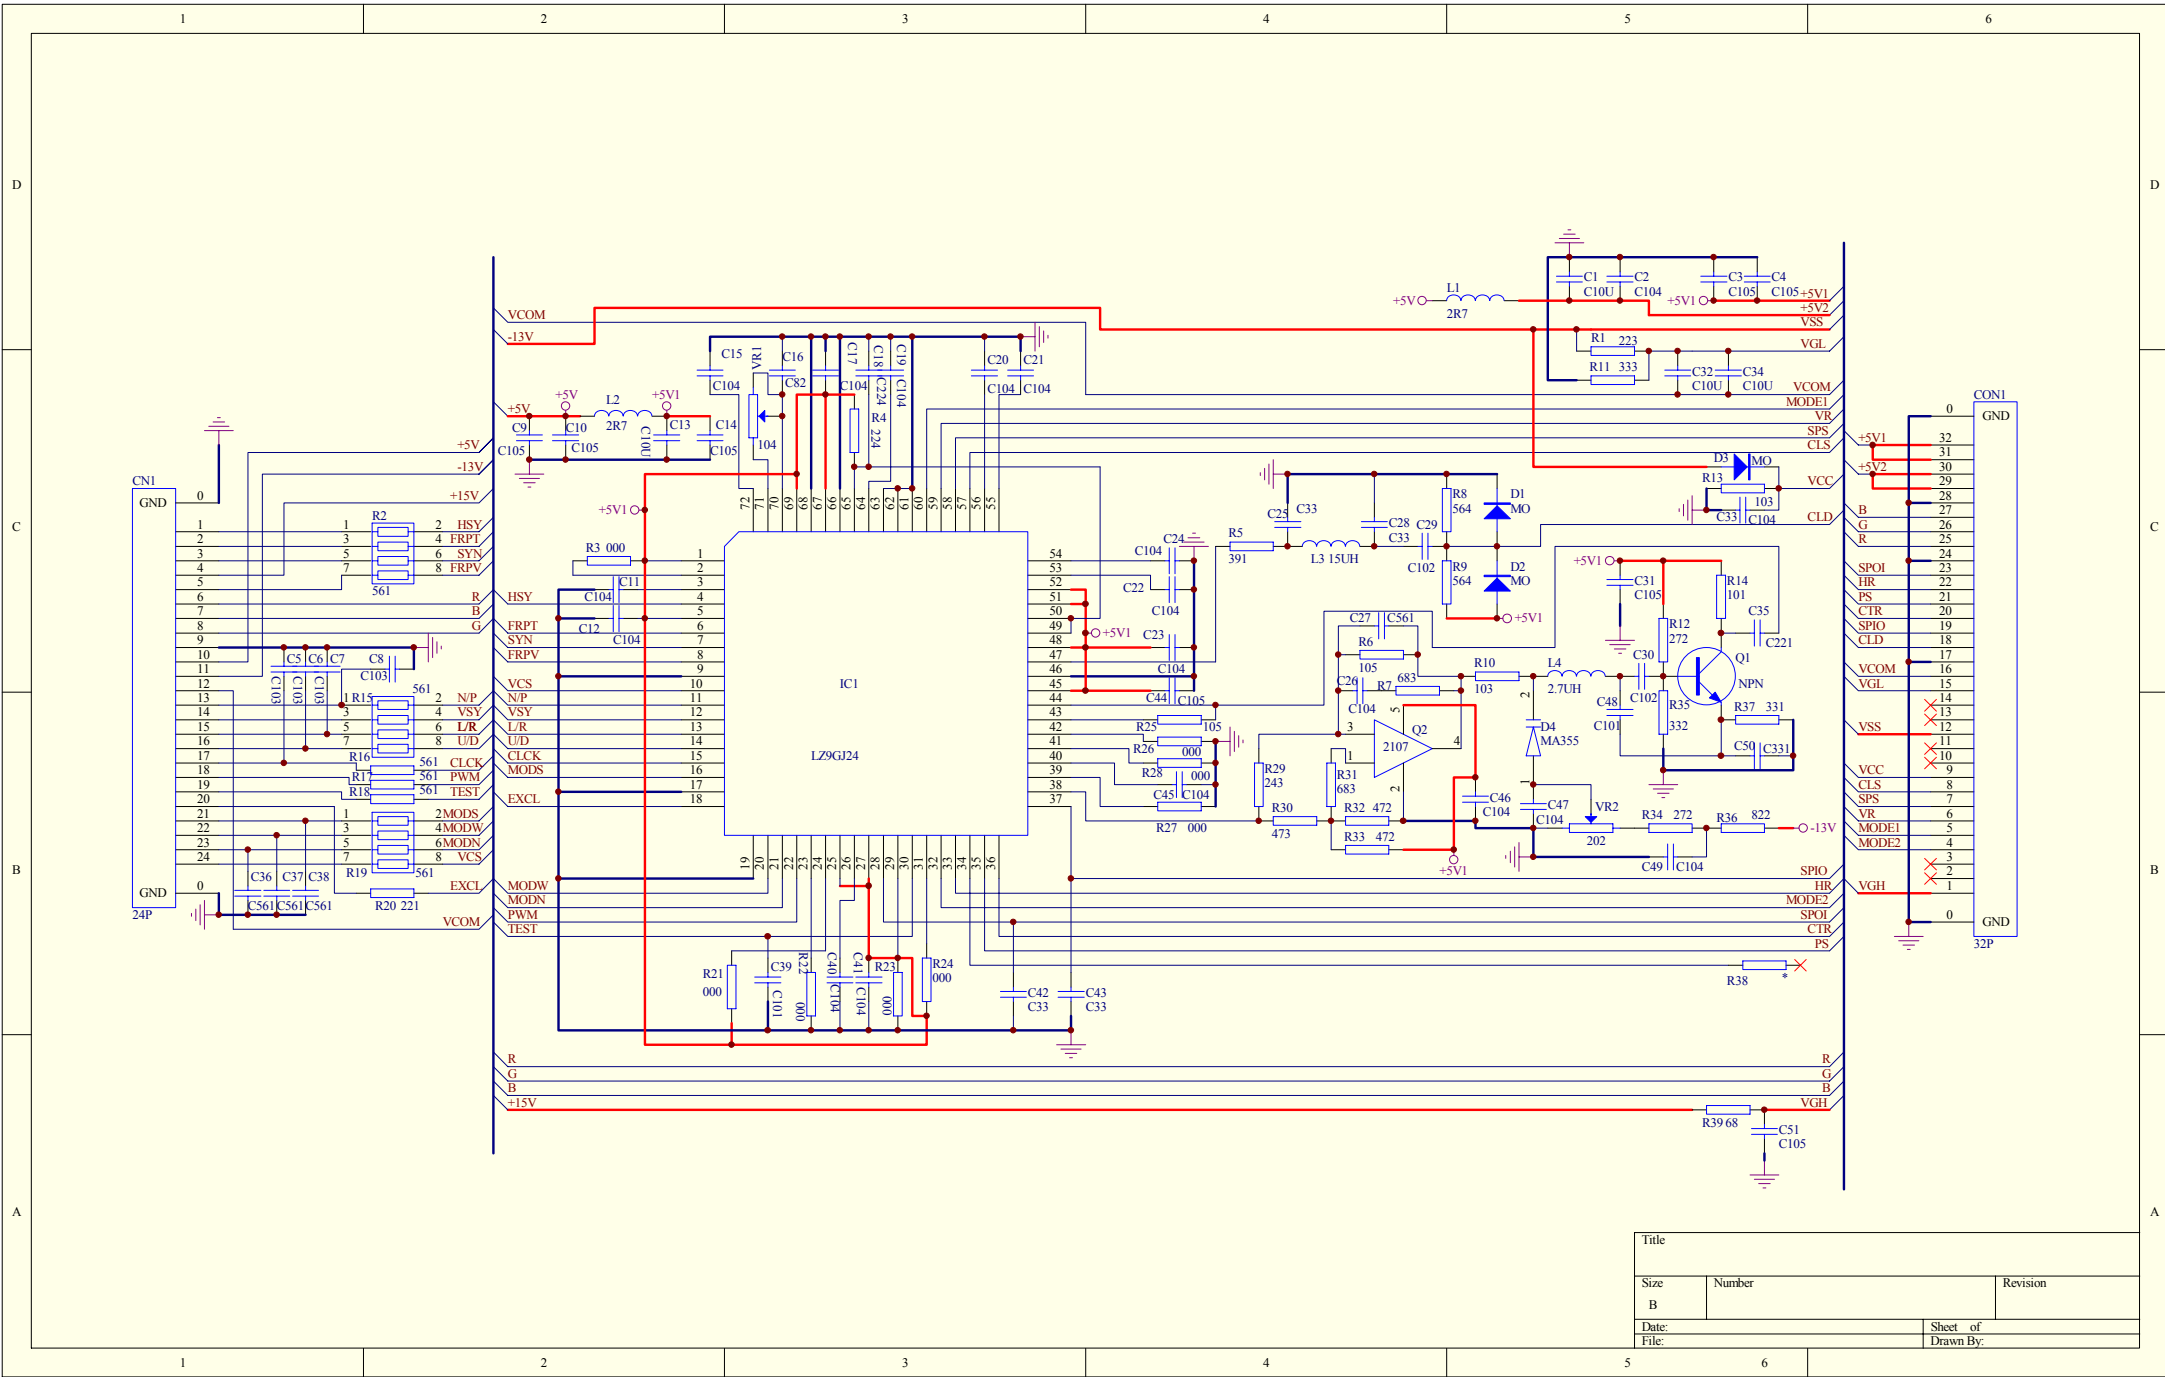

PROLOGY  
HDTV-800s (ver.2)

Title		
Size	Number	Revision
B		
Date:		Sheet of
File:		Drawn By: