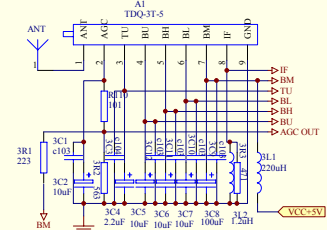

PROLOGY  
HDTV-800s (ver.2)

Title		
Size	Number	Revision
B		
Date:		Sheet of
File:		Drawn By: