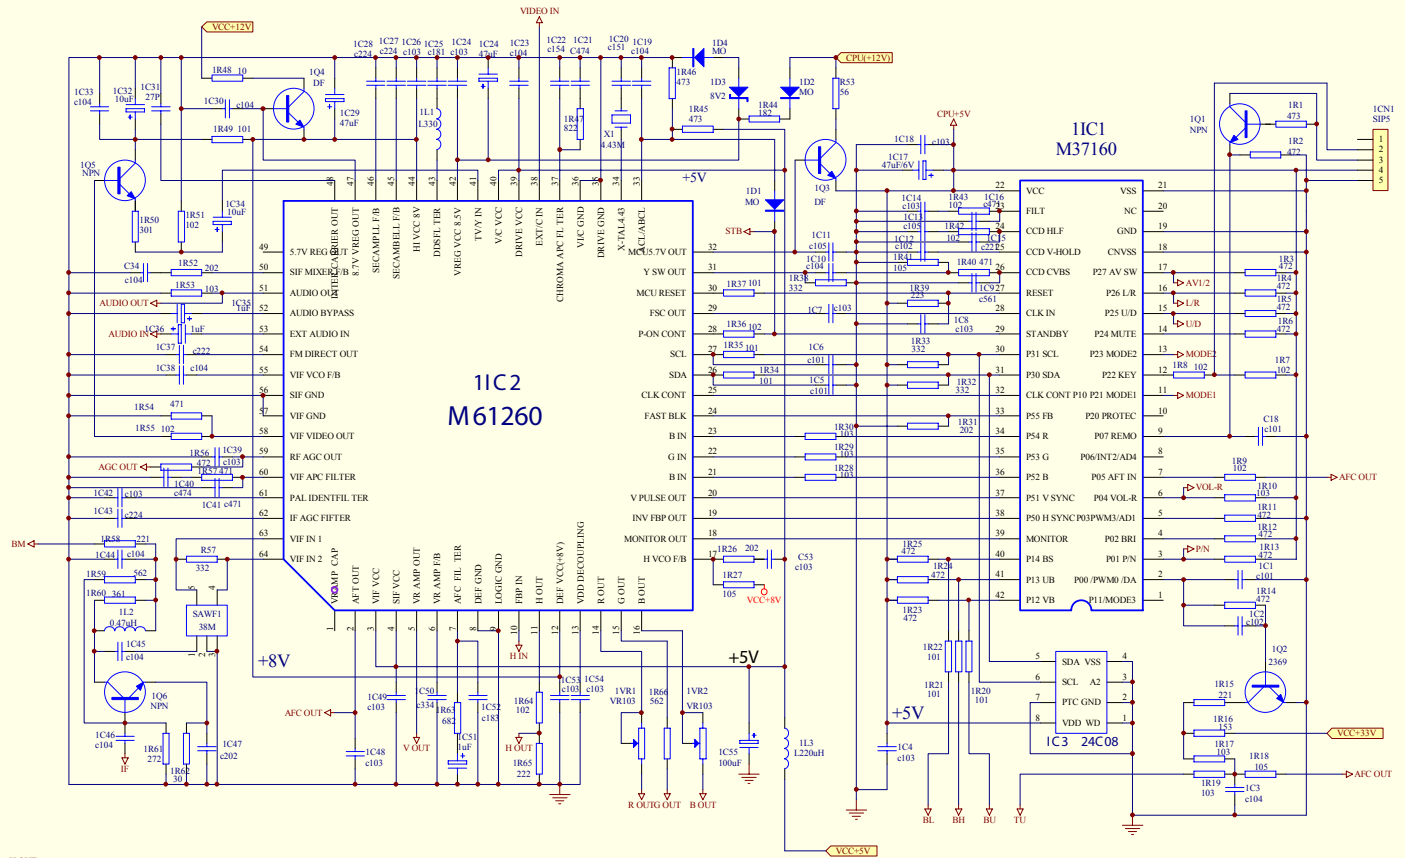

PROLOGY  
HDTV-800s (ver.2)

Title		
Size	Number	Revision
B		
Date:		Sheet of
File:		Drawn By: